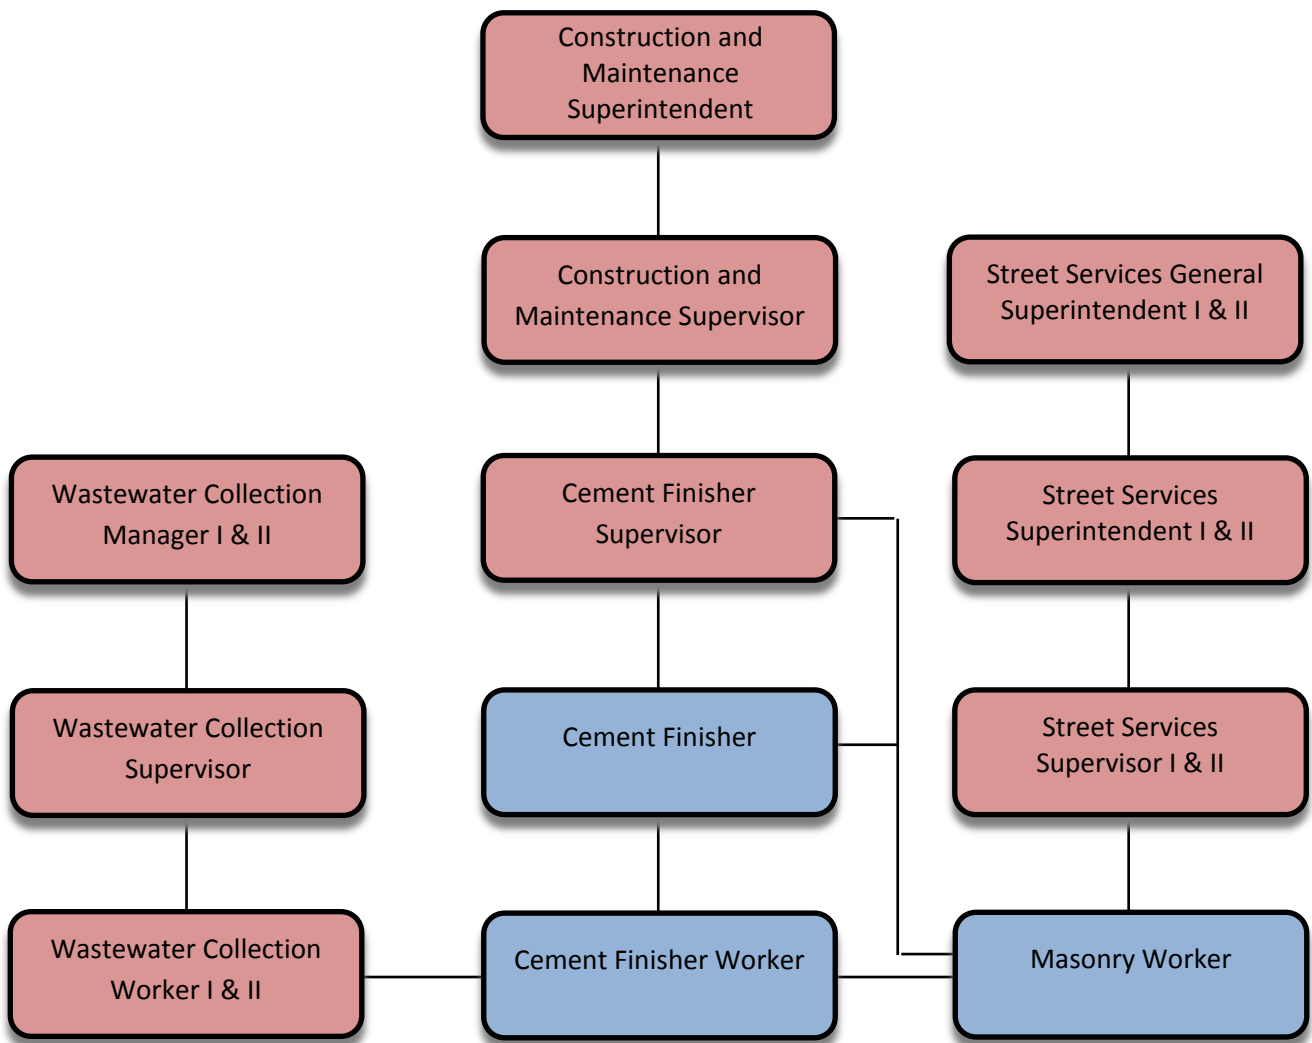

CITY OF LOS ANGELES
PERSONNEL DEPARTMENT

CAREER-OPPORTUNITIES FOR CEMENT FINISHER WORKER

The following information is being given to describe potential opportunities as a Cement Finisher Worker. The career ladders that these titles commonly follow have been illustrated in the diagram below. With specific types of experience, promotional or lateral movement between these lines is also possible. You may review the class specifications and some job bulletins through our Personnel's Department website. It is encouraged to examine the options available, to be able to promote for what you qualify for.

■ *Open/Entry-Level*
■ *Promotional*